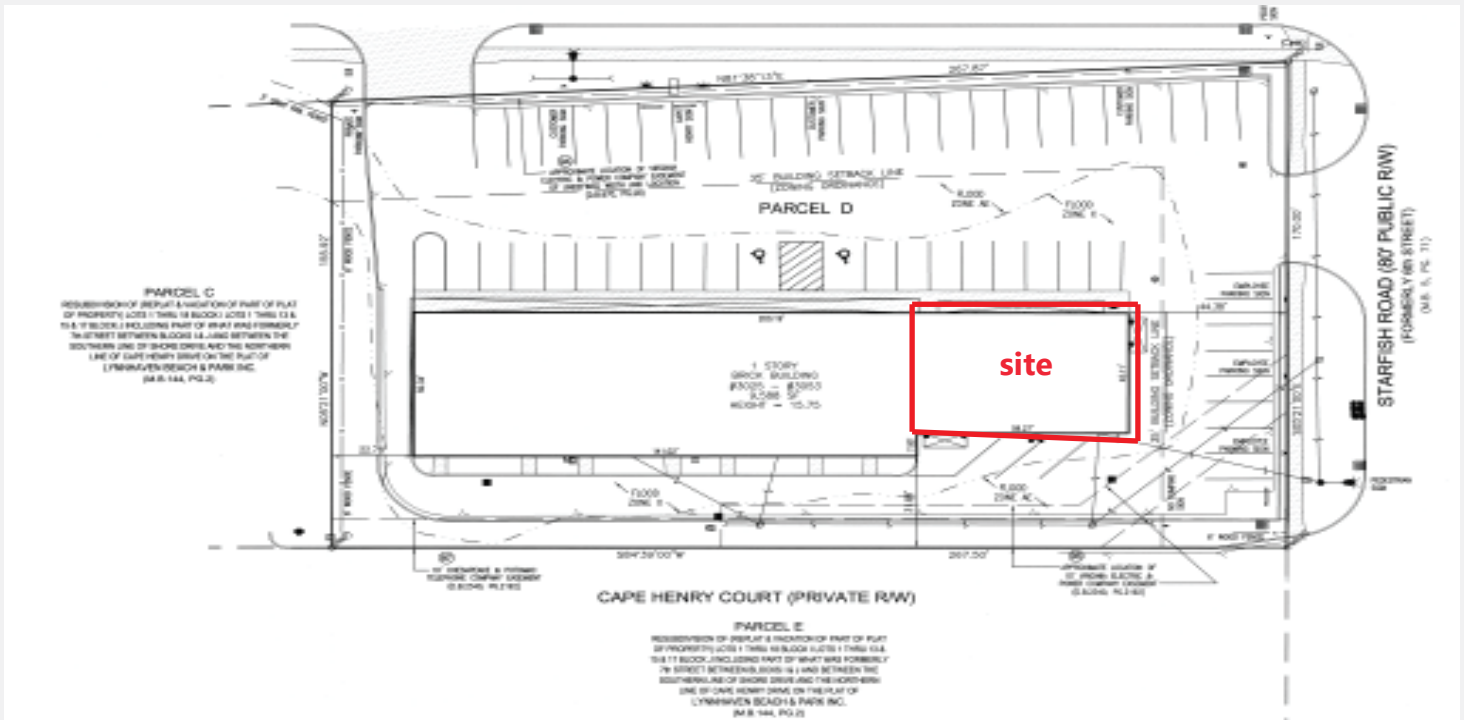

3025-3053 SHORE DR VIRGINIA BEACH, VA 23455

DEMOGRAPHICS	1 MILE	3 MILES	5 MILES
POPULATION	6,938	25,831	98,053
AVERAGE HH INCOME	$116,531	$142,693	$107,620

Chris Good, CCIM

757-513-2500
CHRISG@KOTARIDES.COM

Lane Brown

757 635-2320
LANEB@KOTARIDES.COM