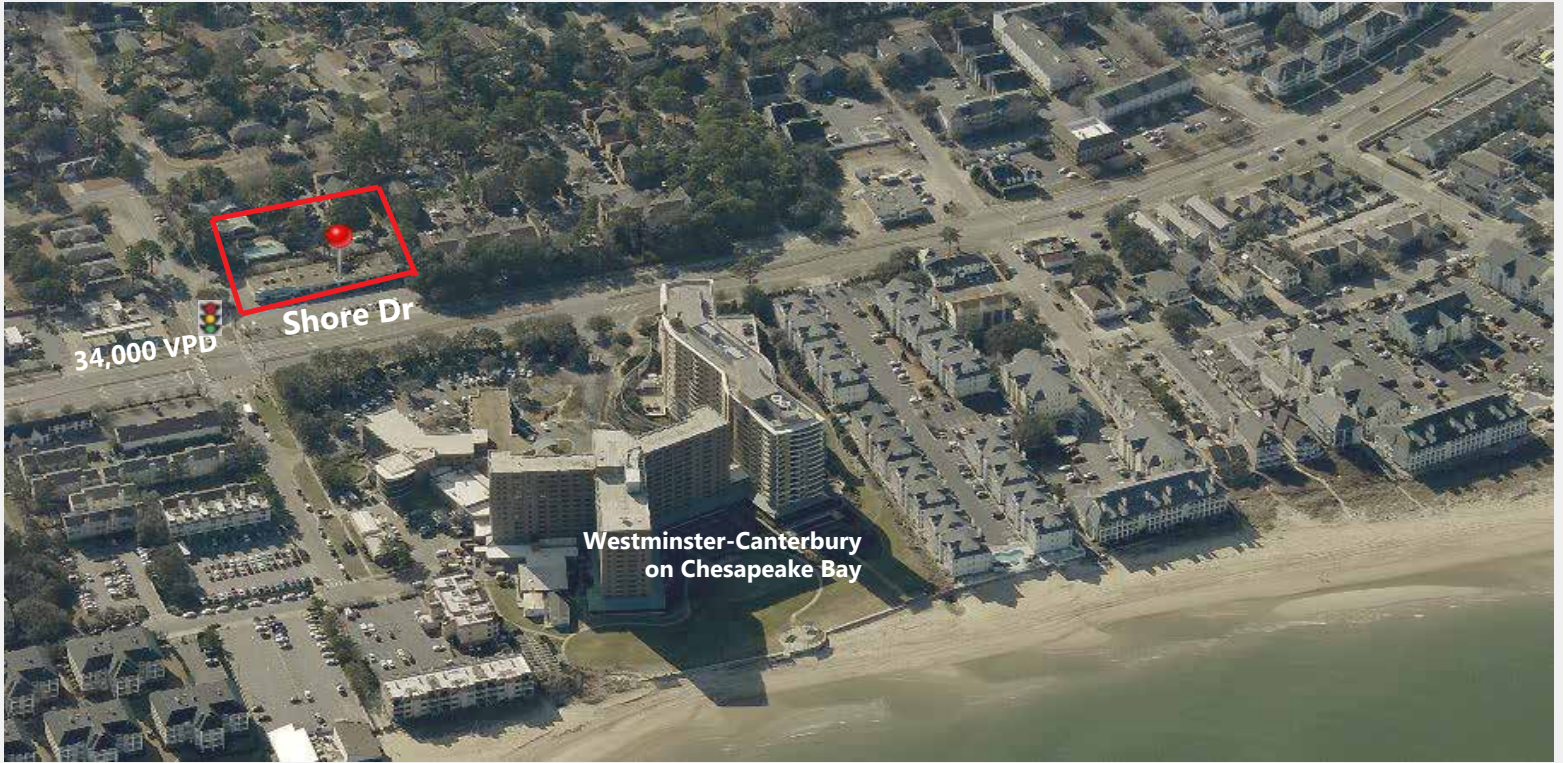

3025-3053 SHORE DR VIRGINIA BEACH, VA 23455

DEMOGRAPHICS	1 MILE	3 MILES	5 MILES
POPULATION	6,938	25,831	98,053
AVERAGE HH INCOME	$116,531	$142,693	$107,620

Chris Good, CCIM

757-513-2500
CHRISG@KOTARIDES.COM

Lane Brown

757 635-2320
LANEB@KOTARIDES.COM